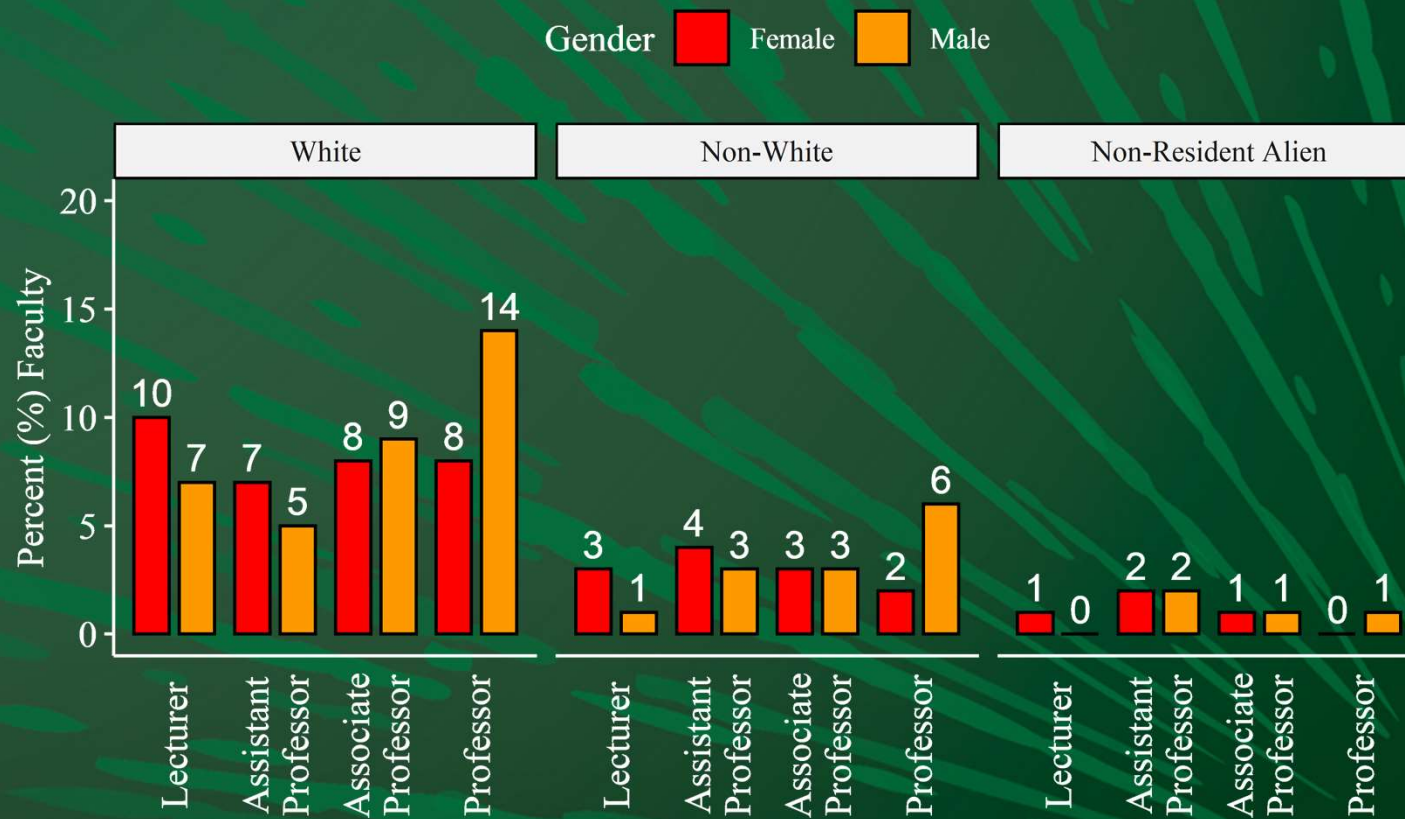

UNC Charlotte
Score Card
Fall 2020

Data Used for Score Cards

- ADVANCE FADO used Institutional Research data for Fall 2020 to generate these score cards.
- **Note on Race in Faculty Data:** Non-White race includes African American, Hispanic, Asian, Pacific Islander, American Indian, 2 or More Races, and Race Unknown

Overall Faculty Rank by Gender

Overall Faculty Rank by Race

Title ■ Lecturer ■ Assistant Professor ■ Associate Professor ■ Professor

Overall Faculty Rank by Race & Gender

Overall Student Demographics by Race & Gender

Overall Student Demographics by Gender