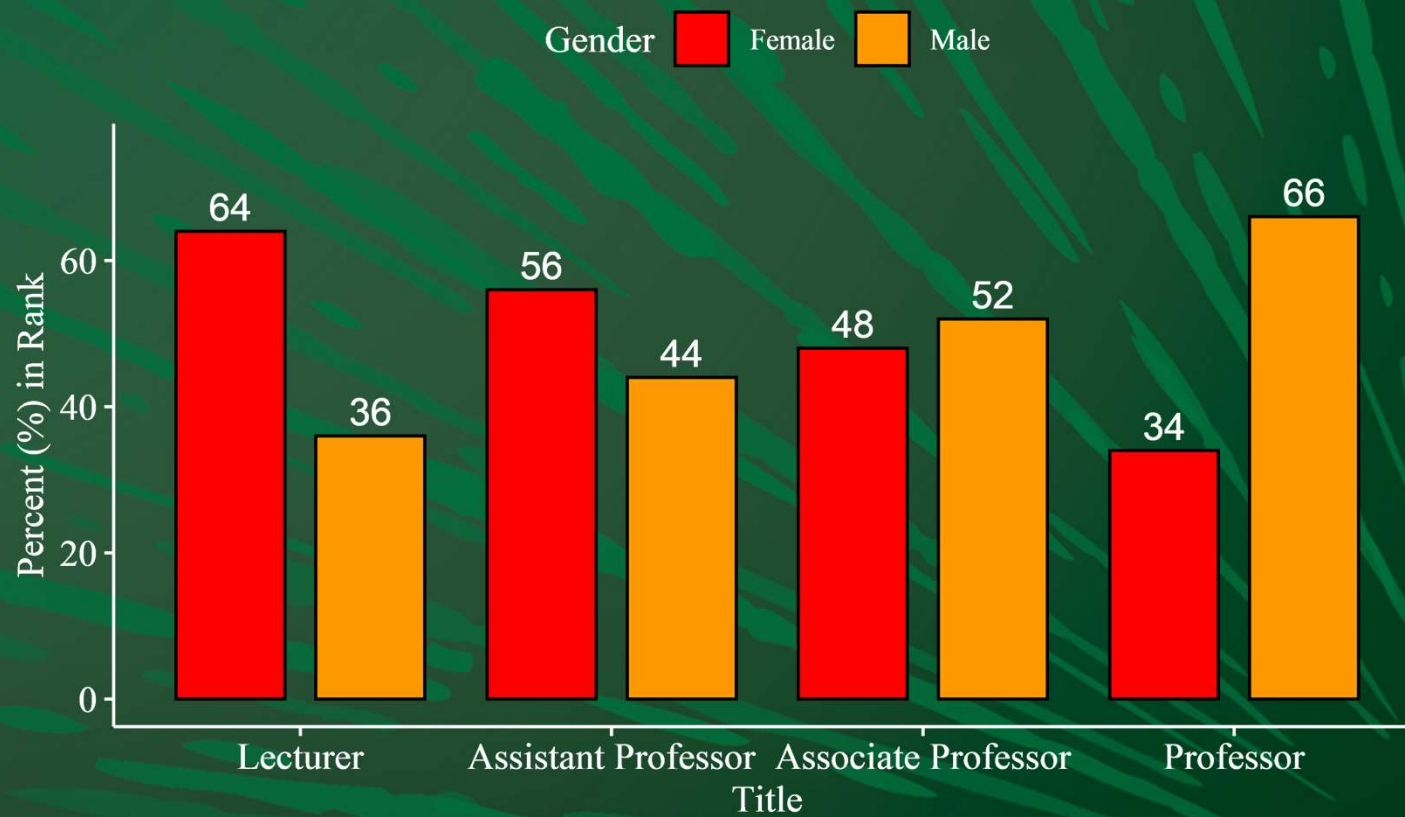

UNC Charlotte
Score Card
Fall 2020

Data Used for Score Cards

- ADVANCE FADO used Institutional Research data for Fall 2020 to generate these score cards.
- **Note on Race in Faculty Data:** Non-White race includes African American, Hispanic, Asian, Pacific Islander, American Indian, 2 or More Races, and Race Unknown

Overall Faculty Rank by Gender

Overall Faculty Rank by Race

Title ■ Lecturer ■ Assistant Professor ■ Associate Professor ■ Professor

Overall Faculty Rank by Race & Gender

Overall Student Demographics by Race & Gender