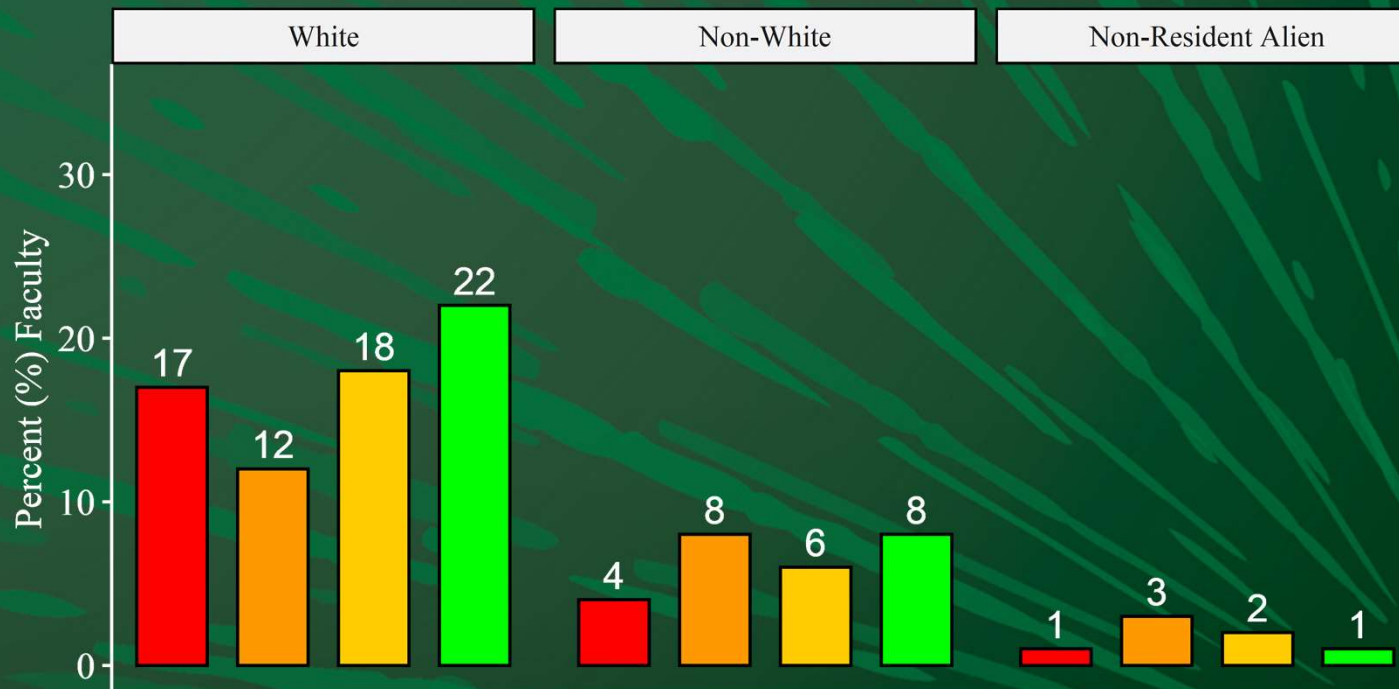

UNC Charlotte
Score Card
Fall 2020

Data Used for Score Cards

- ADVANCE FADO used Institutional Research data for Fall 2020 to generate these score cards.
- **Note on Race in Faculty Data:** Non-White race includes African American, Hispanic, Asian, Pacific Islander, American Indian, 2 or More Races, and Race Unknown

Overall Faculty Rank by Gender

Overall Faculty Rank by Race

Title ■ Lecturer ■ Assistant Professor ■ Associate Professor ■ Professor

Overall Faculty Rank by Race & Gender

Overall Student Demographics by Race & Gender