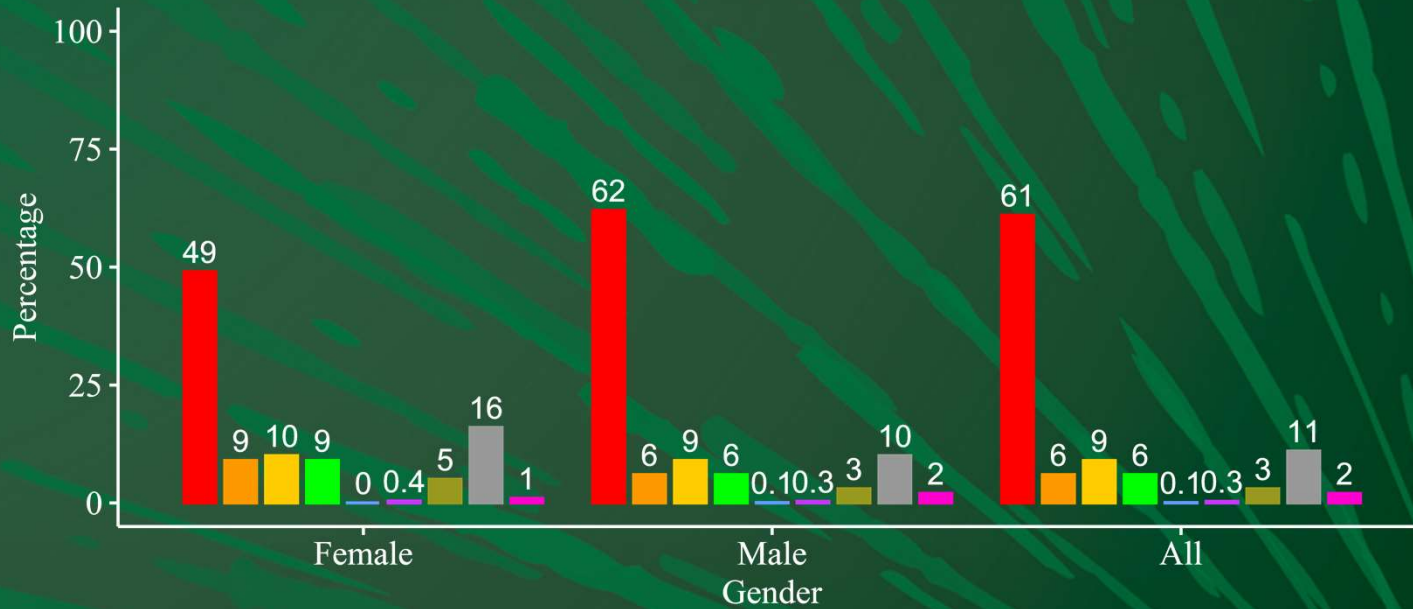

William States Lee College of Engineering Overall Student Demographics by Race & Gender