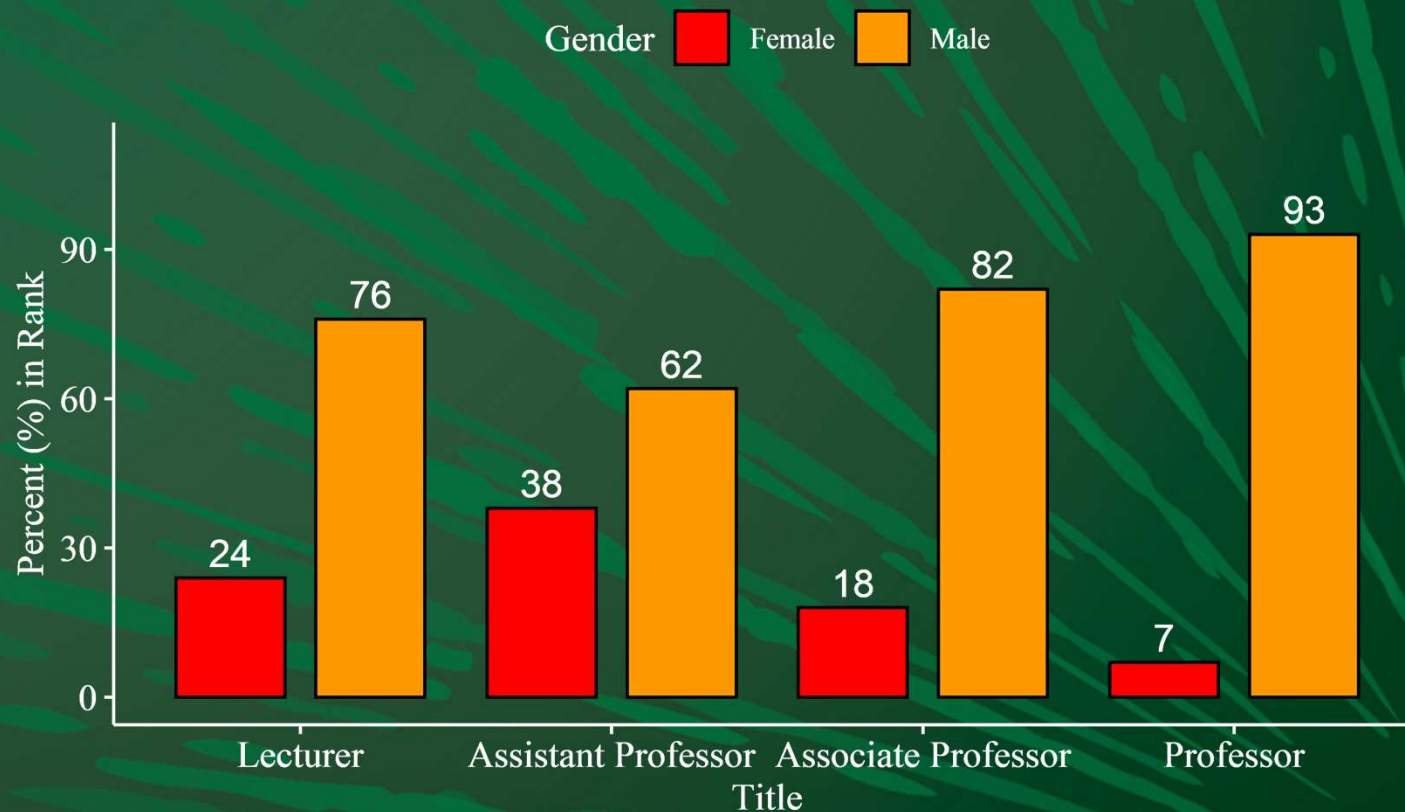

William States Lee College of Engineering Overall Faculty Rank by Gender