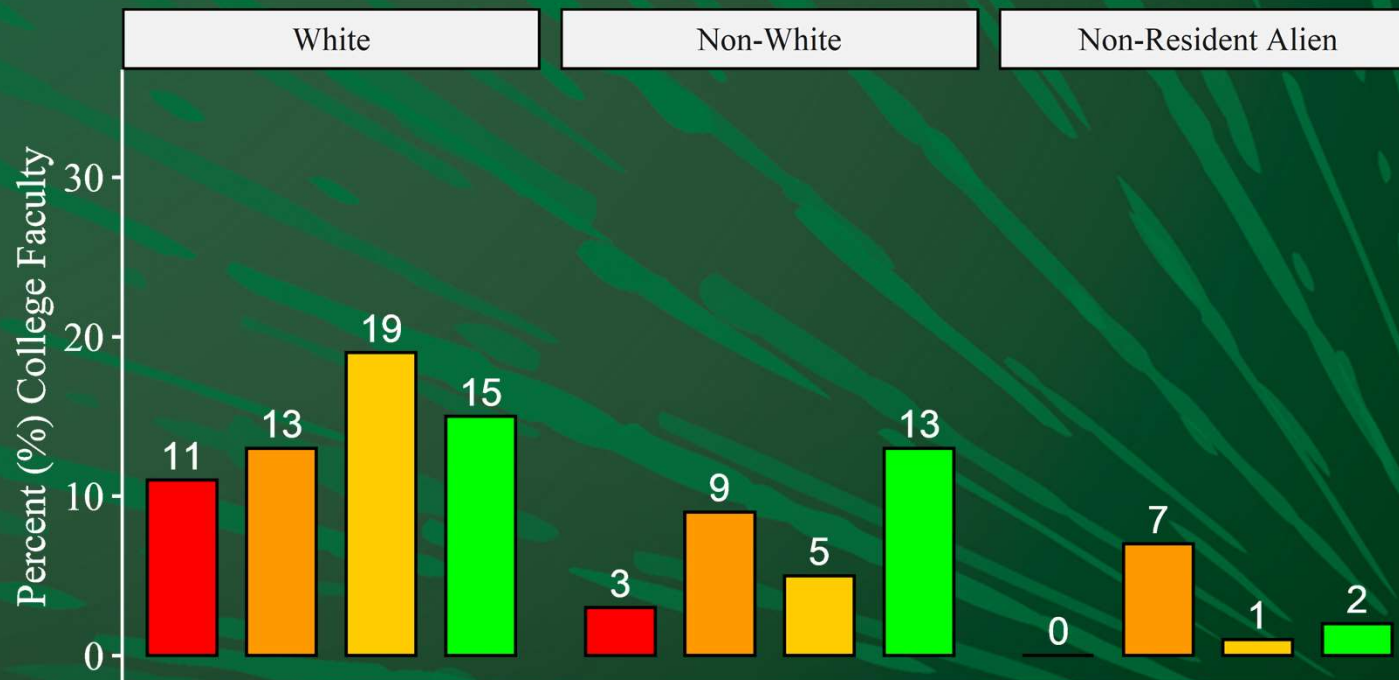

William States Lee
College of Engineering
Score Card

Fall 2020

Data Used for Score Cards

- ADVANCE FADO used Institutional Research data for Fall 2020 to generate these score cards.
- **Note on Race in Faculty Data:** Non-White race includes African American, Hispanic, Asian, Pacific Islander, American Indian, 2 or More Races, and Race Unknown

William States Lee College of Engineering Overall Faculty Rank by Gender

William States Lee College of Engineering Overall Faculty Rank by Race

Title ■ Lecturer ■ Assistant Professor ■ Associate Professor ■ Professor