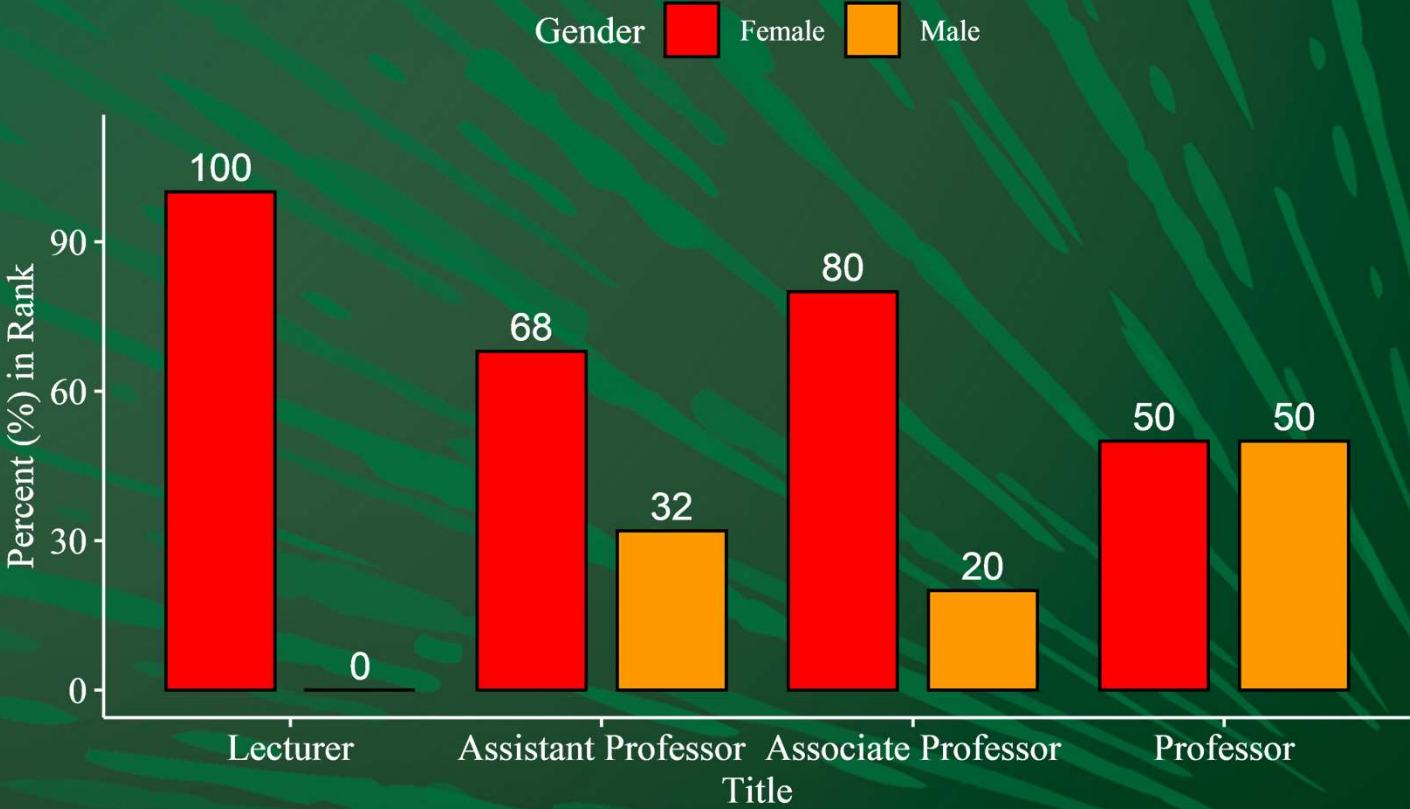

Cato College of Education Score Card

Fall 2020

Data Used for Score Cards

- ADVANCE FADO used Institutional Research data for Fall 2020 to generate these score cards.
- **Note on Race in Faculty Data:** Non-White race includes African American, Hispanic, Asian, Pacific Islander, American Indian, 2 or More Races, and Race Unknown

Cato College of Education Overall Faculty Rank by Gender

Cato College of Education Overall Faculty Rank by Race

College of Arts + Architecture Overall Faculty Rank by Race & Gender

Cato College of Education Overall Student Demographics by Race & Gender