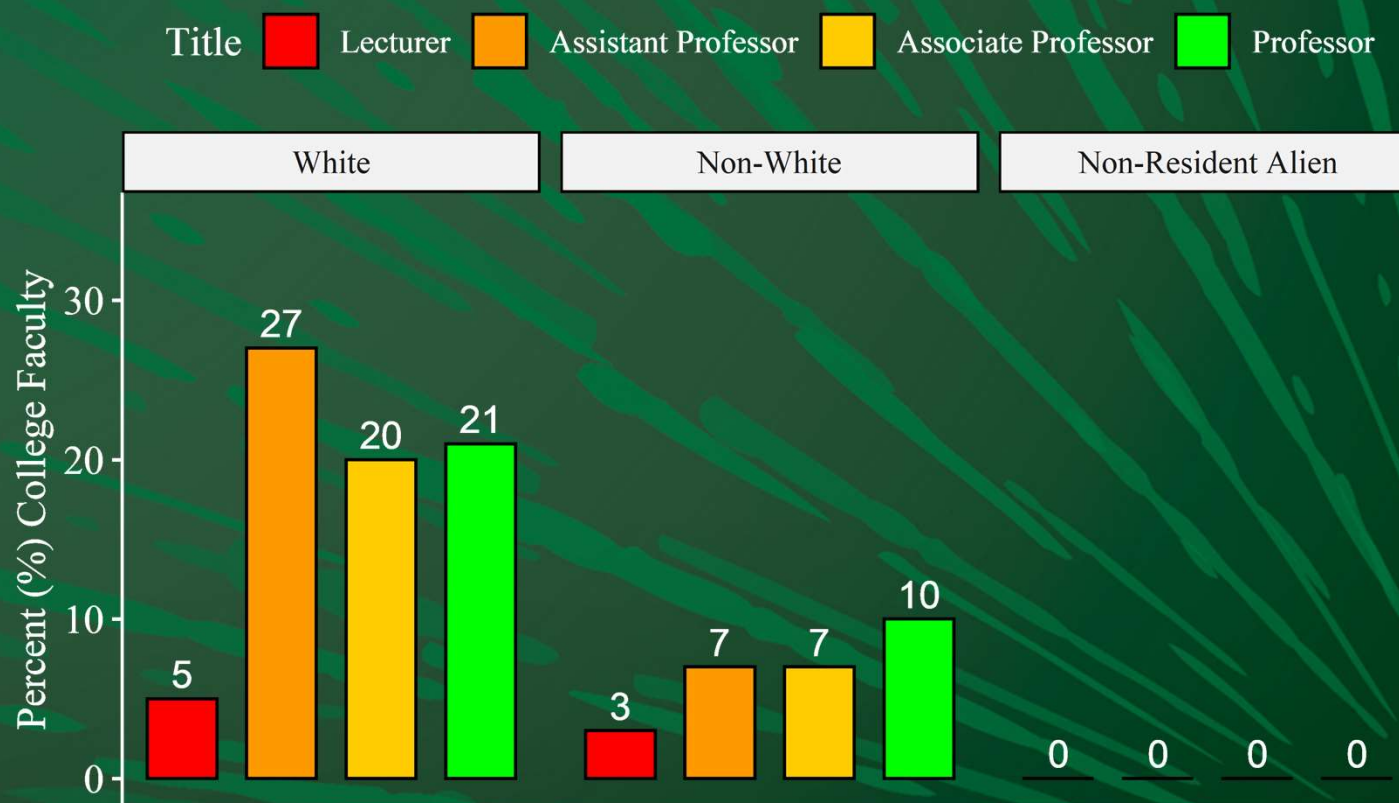

Cato College of Education Score Card

Fall 2020

Data Used for Score Cards

- ADVANCE FADO used Institutional Research data for Fall 2020 to generate these score cards.
- **Note on Race in Faculty Data:** Non-White race includes African American, Hispanic, Asian, Pacific Islander, American Indian, 2 or More Races, and Race Unknown

Cato College of Education Overall Faculty Rank by Gender

Cato College of Education Overall Faculty Rank by Race

College of Arts + Architecture Overall Faculty Rank by Race & Gender

Cato College of Education Overall Student Demographics by Race & Gender