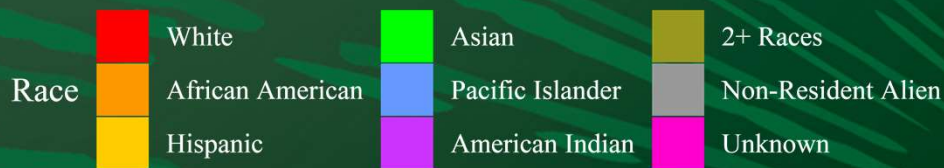

Belk College of Business Overall Student Demographics by Race & Gender