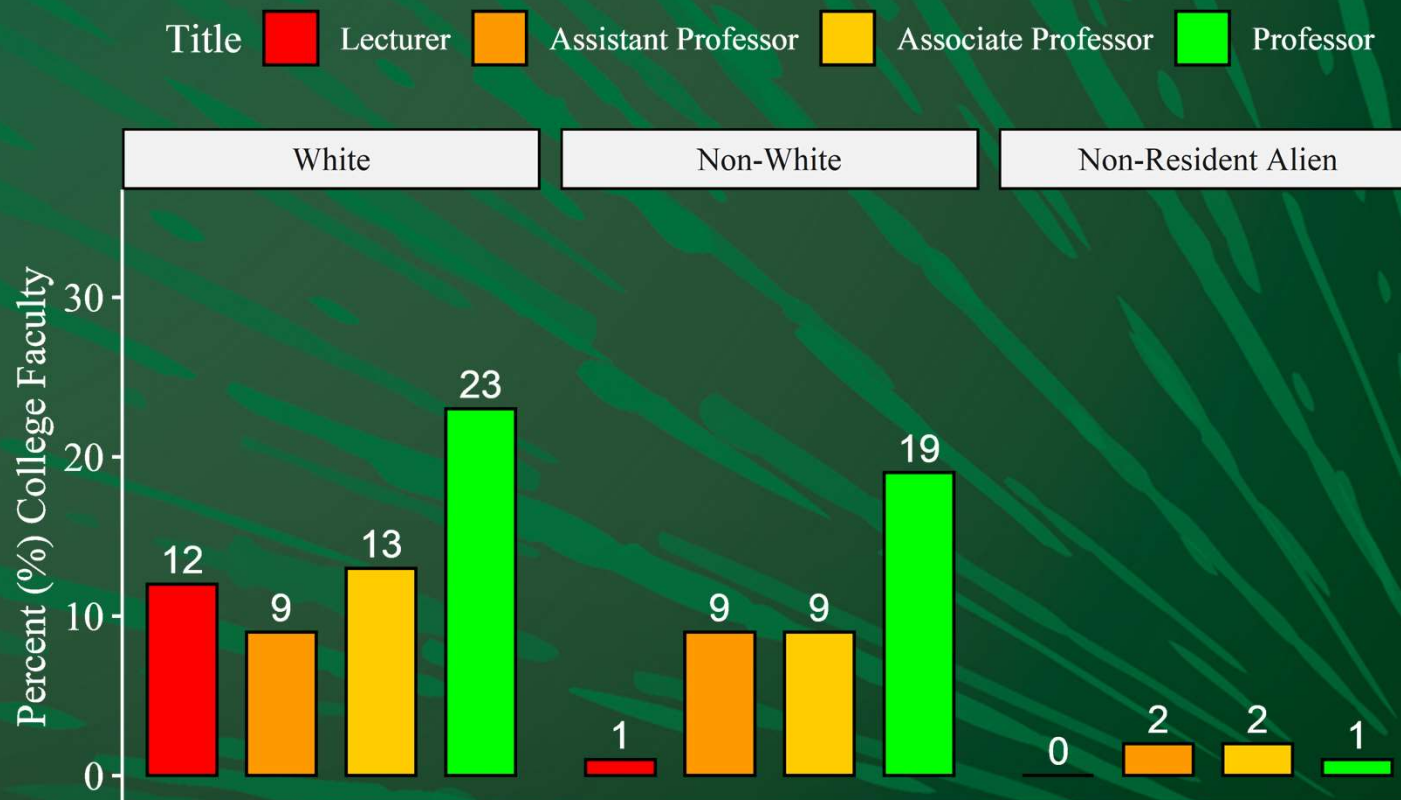

Belk College of Business Overall Faculty Rank by Race