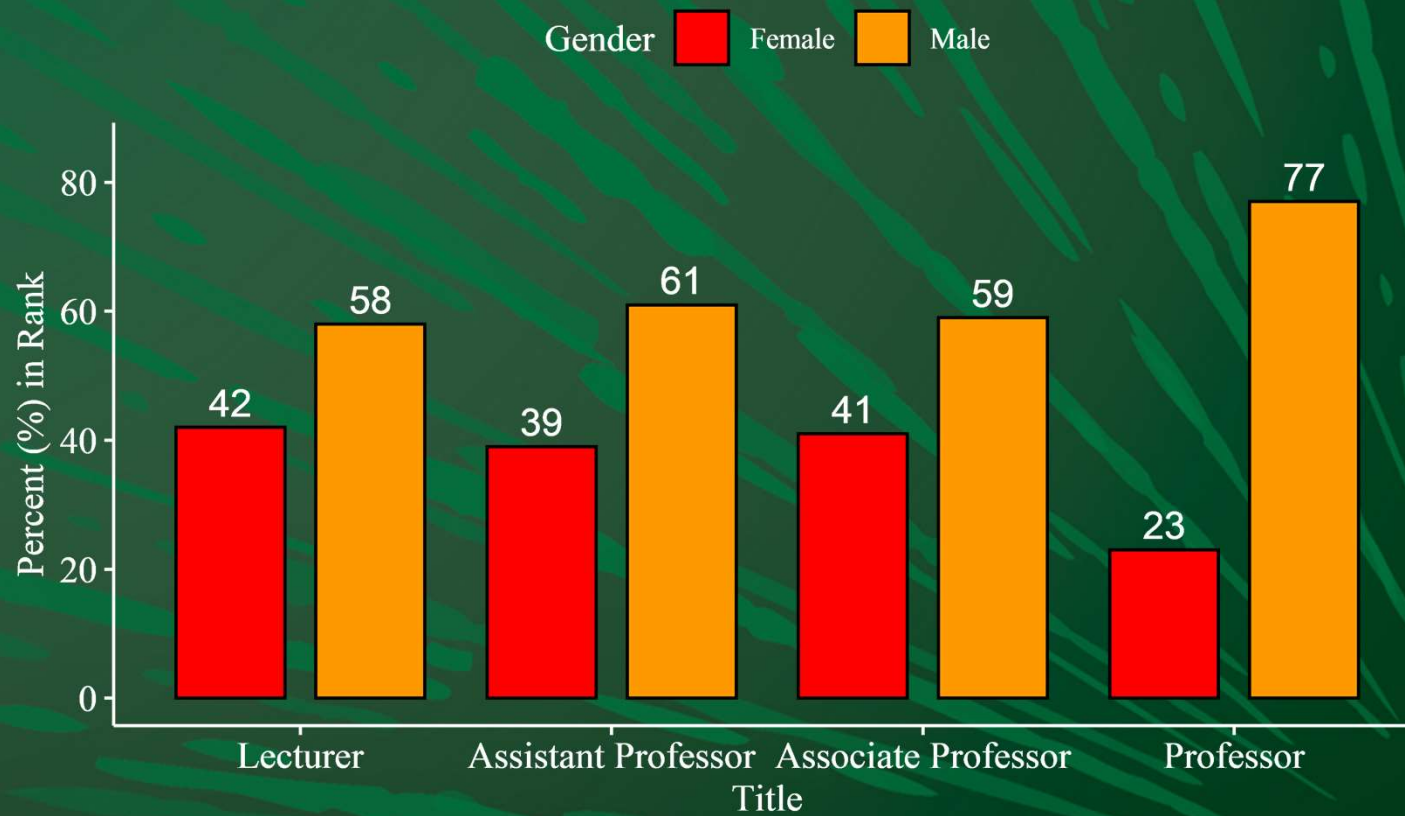

Belk College of Business Overall Faculty Rank by Gender