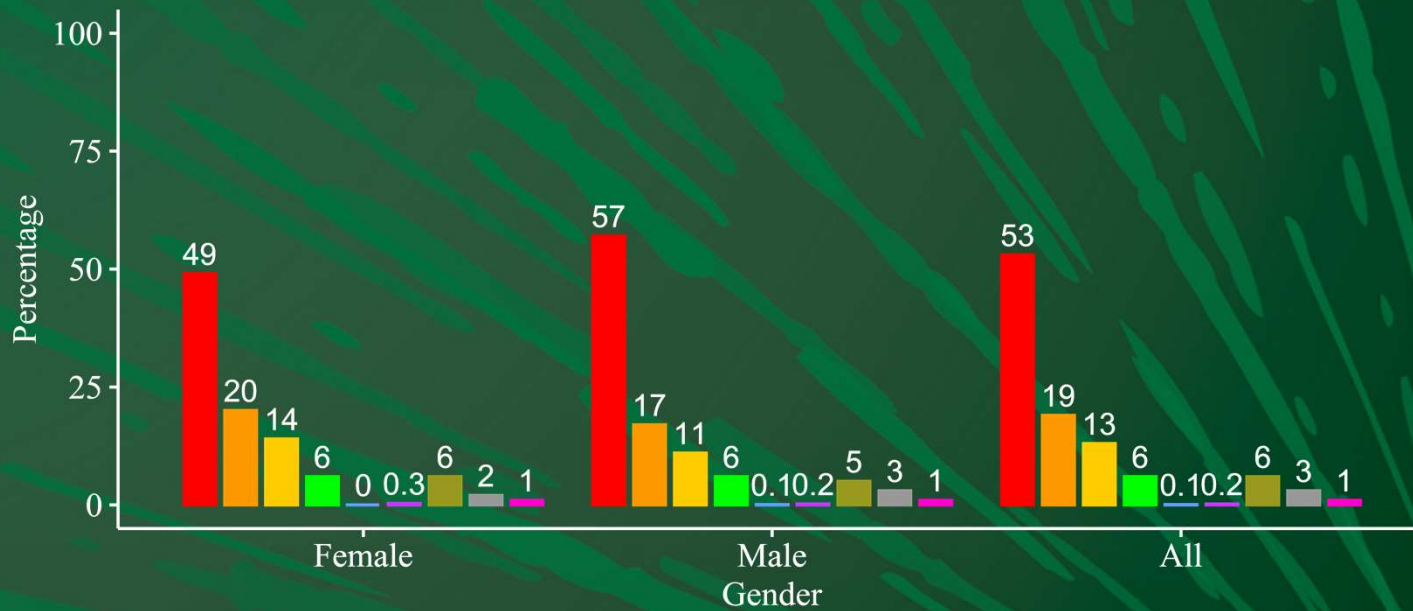

College of Liberal Arts & Sciences Overall Student Demographics by Race & Gender