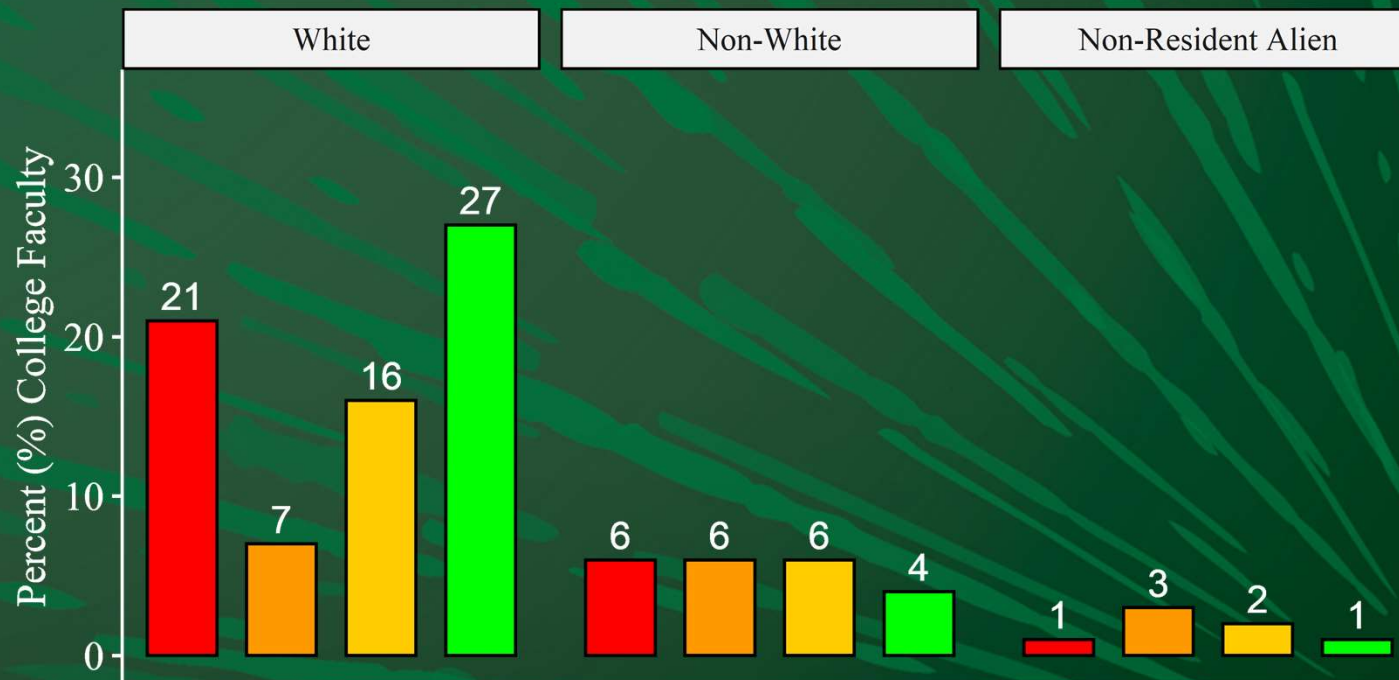

College of Liberal Arts & Sciences
Score Card

Fall 2020

Data Used for Score Cards

- ADVANCE FADO used Institutional Research data for Fall 2020 to generate these score cards.
- **Note on Race in Faculty Data:** Non-White race includes African American, Hispanic, Asian, Pacific Islander, American Indian, 2 or More Races, and Race Unknown

College of Liberal Arts & Sciences Overall Faculty Rank by Gender

College of Liberal Arts & Sciences Overall Faculty Rank by Race

Title ■ Lecturer ■ Assistant Professor ■ Associate Professor ■ Professor