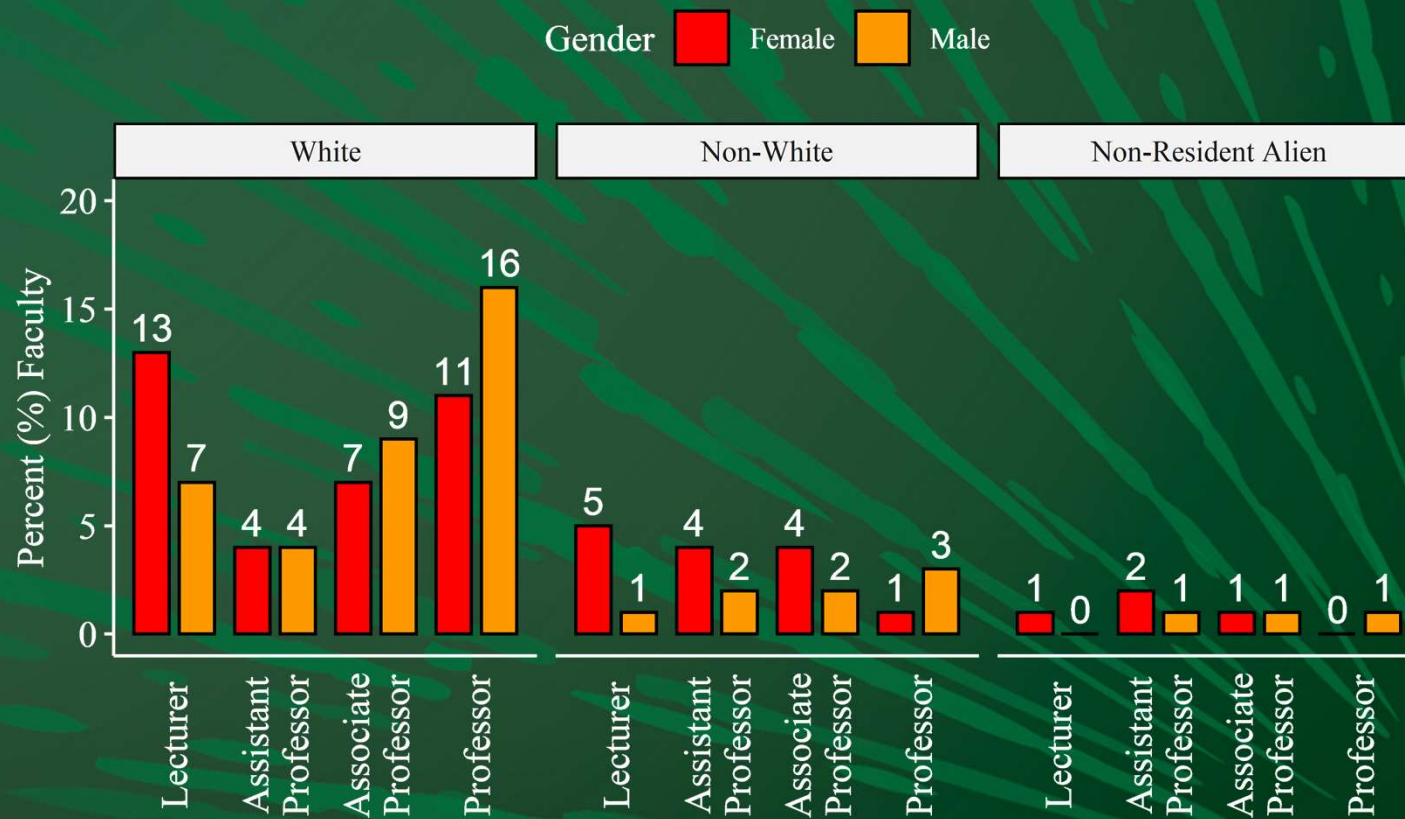

College of Liberal Arts & Sciences
Score Card

Fall 2020

Data Used for Score Cards

- ADVANCE FADO used Institutional Research data for Fall 2020 to generate these score cards.
- **Note on Race in Faculty Data:** Non-White race includes African American, Hispanic, Asian, Pacific Islander, American Indian, 2 or More Races, and Race Unknown

College of Liberal Arts & Sciences Overall Faculty Rank by Gender

College of Liberal Arts & Sciences Overall Faculty Rank by Race

Title ■ Lecturer ■ Assistant Professor ■ Associate Professor ■ Professor

College of Liberal Arts & Sciences Overall Faculty Rank by Race & Gender

College of Liberal Arts & Sciences Overall Student Demographics by Race & Gender

College of Liberal Arts & Sciences Overall Student Demographics by Gender