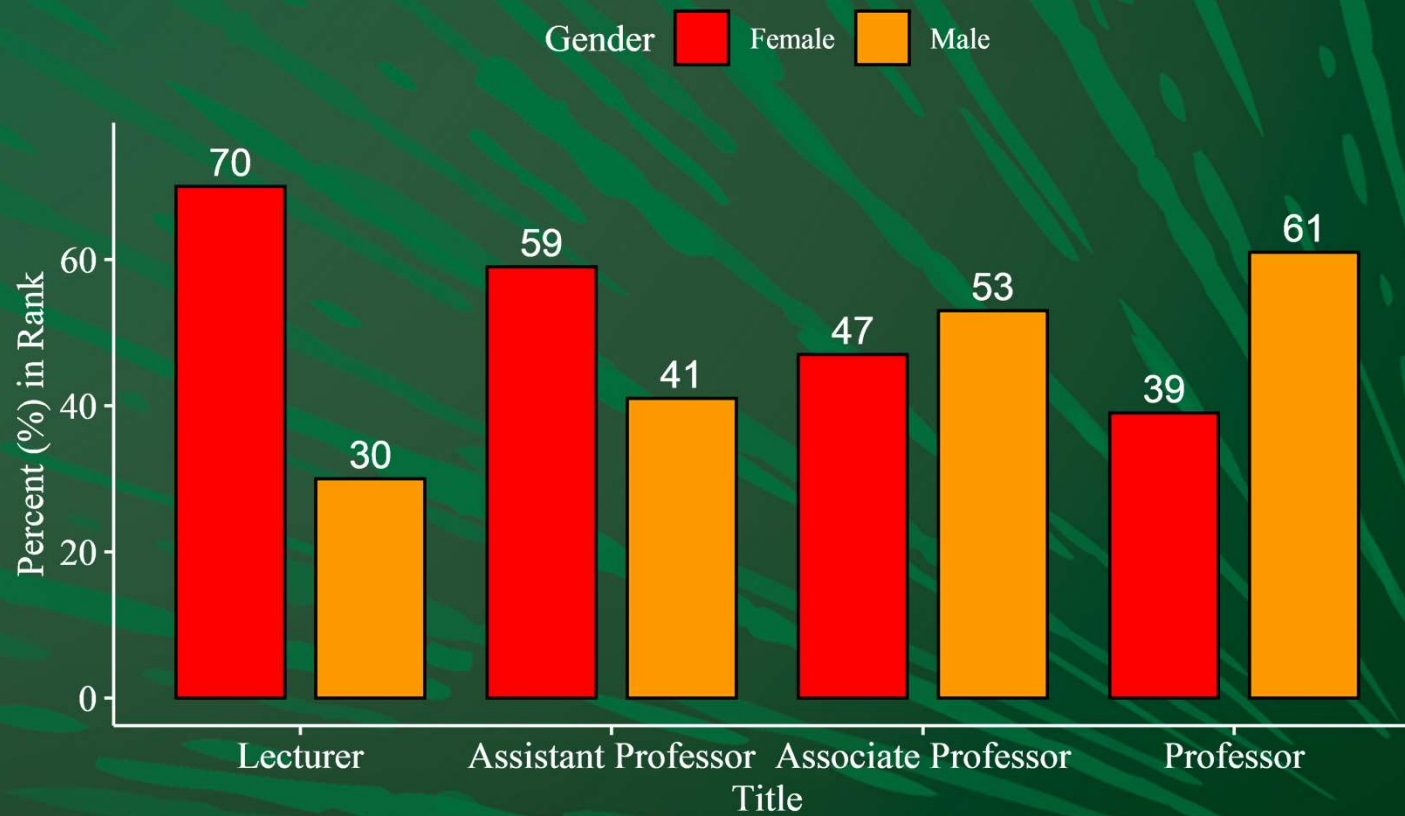

College of Liberal Arts & Sciences Overall Faculty Rank by Gender