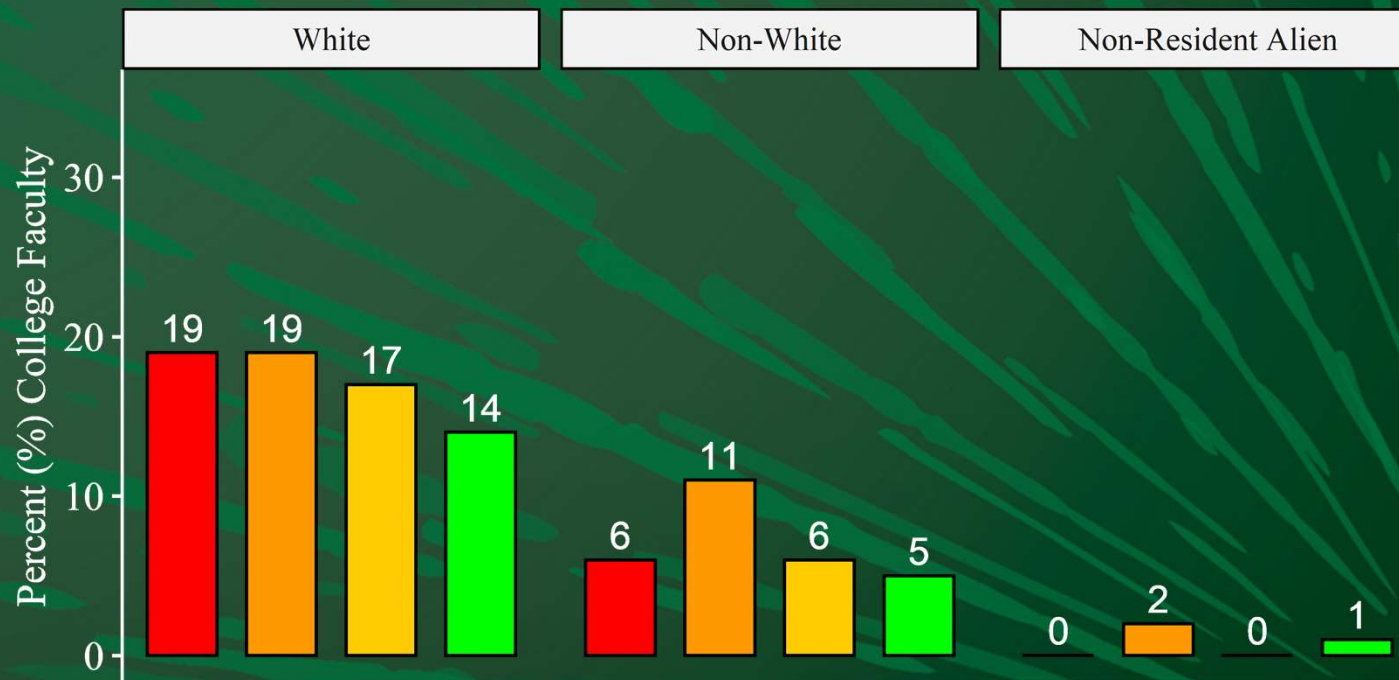

College of Health and Human Services Score Card

Fall 2020

Data Used for Score Cards

- ADVANCE FADO used Institutional Research data for Fall 2020 to generate these score cards.
- **Note on Race in Faculty Data:** Non-White race includes African American, Hispanic, Asian, Pacific Islander, American Indian, 2 or More Races, and Race Unknown

College of Health and Human Services Overall Faculty Rank by Gender

College of Health and Human Services Overall Faculty Rank by Race

Title ■ Lecturer ■ Assistant Professor ■ Associate Professor ■ Professor