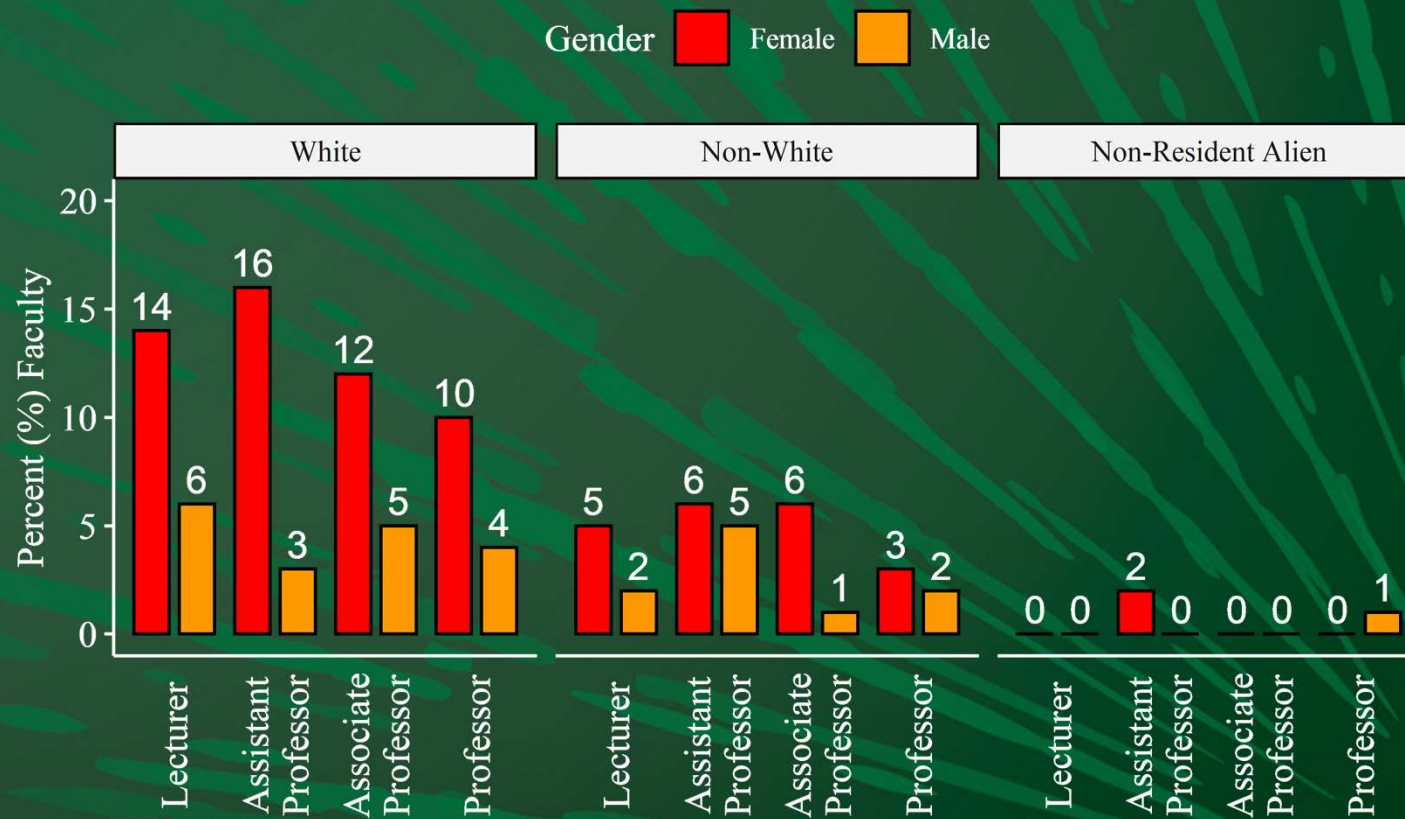

College of Health and Human Services Score Card

Fall 2020

Data Used for Score Cards

- ADVANCE FADO used Institutional Research data for Fall 2020 to generate these score cards.
- **Note on Race in Faculty Data:** Non-White race includes African American, Hispanic, Asian, Pacific Islander, American Indian, 2 or More Races, and Race Unknown

College of Health and Human Services Overall Faculty Rank by Gender

College of Health and Human Services Overall Faculty Rank by Race

Title ■ Lecturer ■ Assistant Professor ■ Associate Professor ■ Professor

College of Health & Human Services Overall Faculty Rank by Race & Gender

College of Health & Human Services Overall Student Demographics by Race & Gender

College of Health & Human Services Overall Student Demographics by Gender