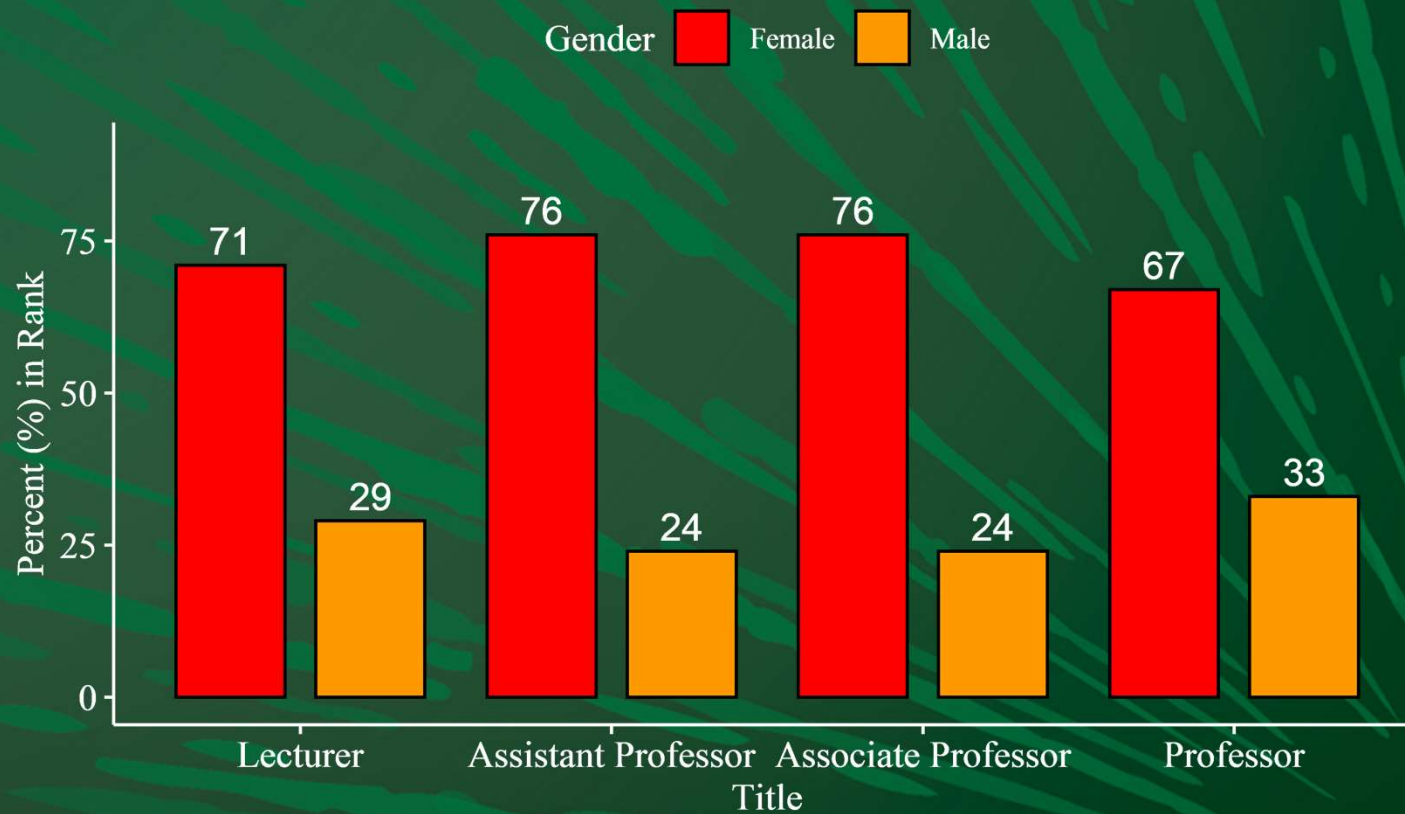

College of Health and Human Services Overall Faculty Rank by Gender