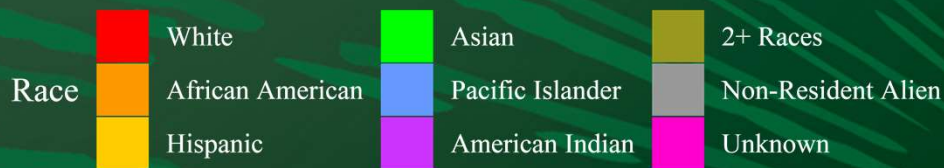

College of Health & Human Services Overall Student Demographics by Race & Gender