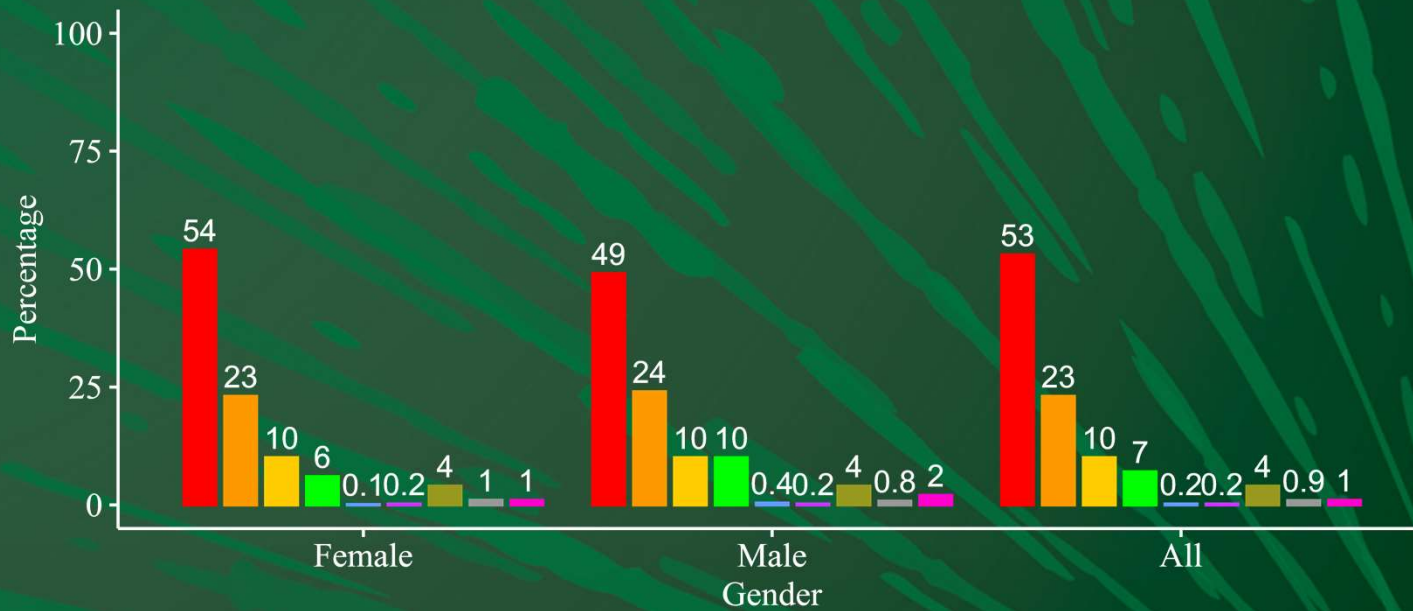

College of Health & Human Services Overall Student Demographics by Race & Gender