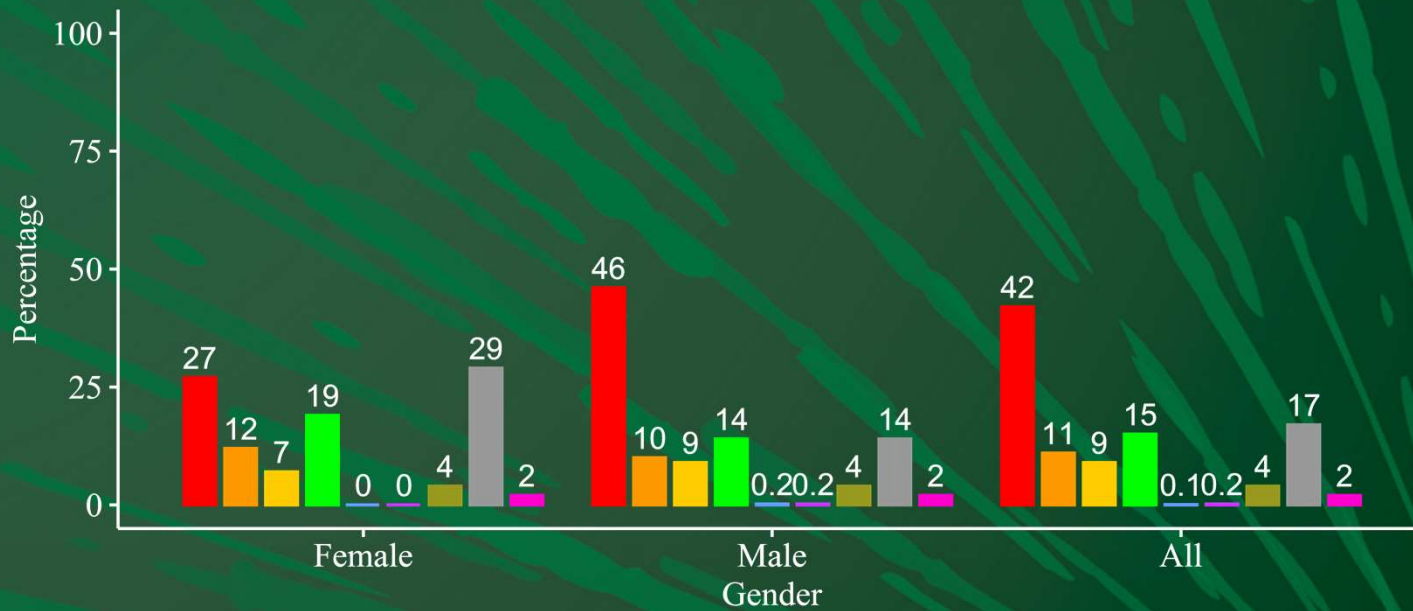

College of Computing and Informatics Overall Student Demographics by Race & Gender