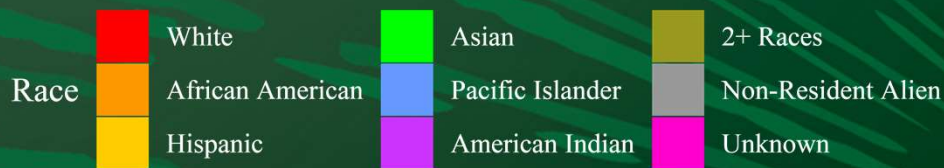

College of Computing and Informatics Overall Student Demographics by Race & Gender