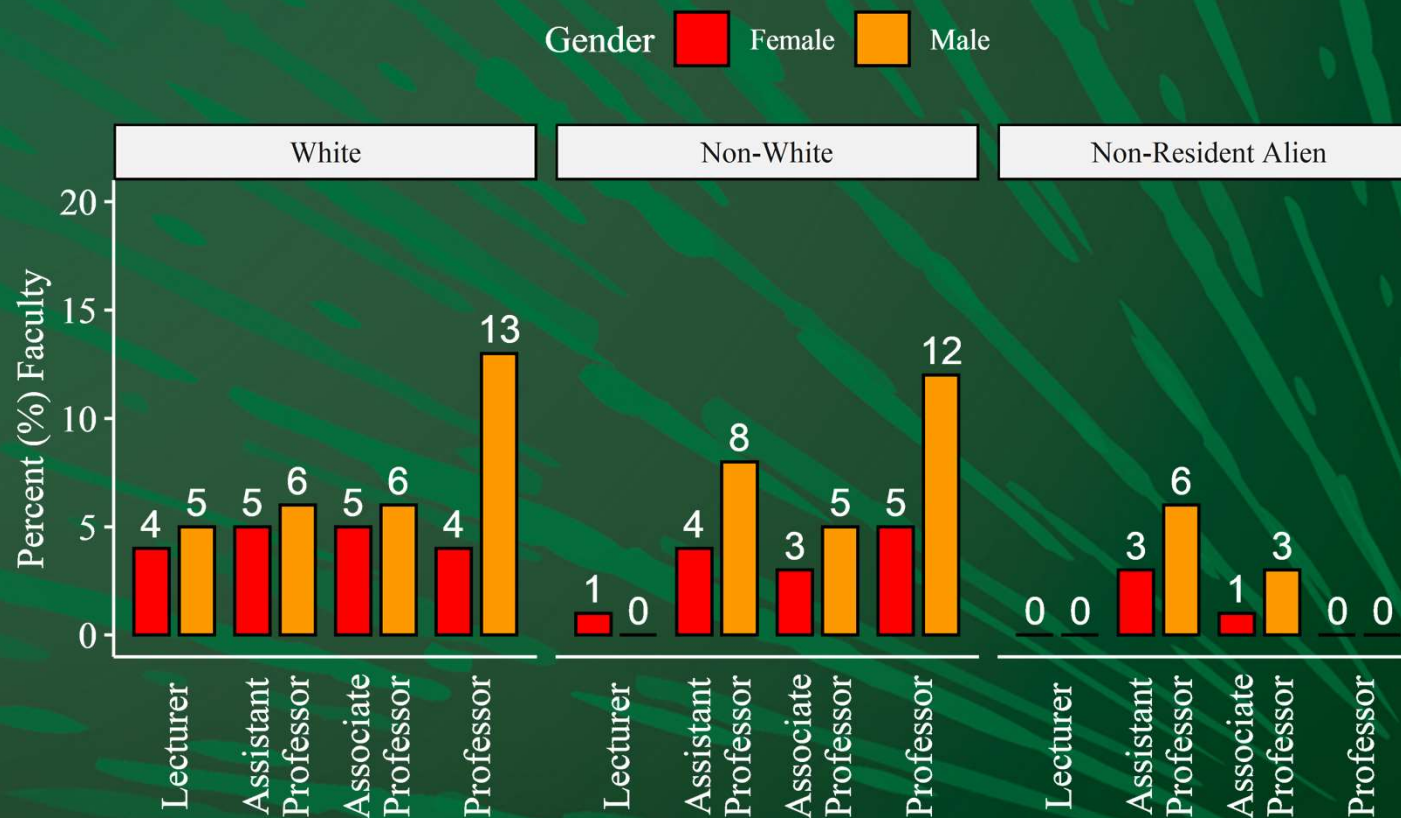

College of Computing and
Informatics
Score Card

Fall 2020

Data Used for Score Cards

- ADVANCE FADO used Institutional Research data for Fall 2020 to generate these score cards.
- **Note on Race in Faculty Data:** Non-White race includes African American, Hispanic, Asian, Pacific Islander, American Indian, 2 or More Races, and Race Unknown

College of Computing and Informatics Overall Faculty Rank by Gender

College of Computing and Informatics Overall Faculty Rank by Race

Title ■ Lecturer ■ Assistant Professor ■ Associate Professor ■ Professor

College of Computing & Informatics Overall Faculty Rank by Race & Gender

College of Computing and Informatics Overall Student Demographics by Race & Gender

College of Computing and Informatics Overall Student Demographics by Gender