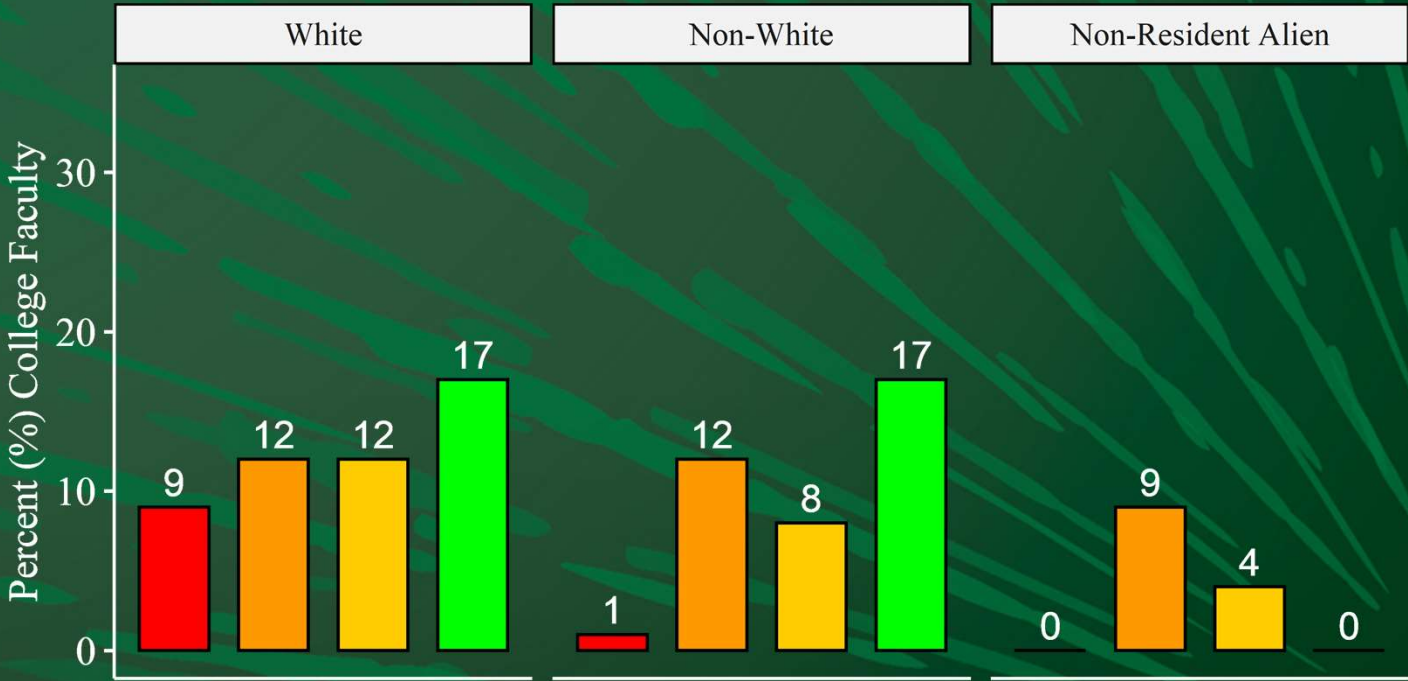

College of Computing and
Informatics
Score Card

Fall 2020

Data Used for Score Cards

- ADVANCE FADO used Institutional Research data for Fall 2020 to generate these score cards.
- **Note on Race in Faculty Data:** Non-White race includes African American, Hispanic, Asian, Pacific Islander, American Indian, 2 or More Races, and Race Unknown

College of Computing and Informatics Overall Faculty Rank by Gender

College of Computing and Informatics Overall Faculty Rank by Race

Title ■ Lecturer ■ Assistant Professor ■ Associate Professor ■ Professor