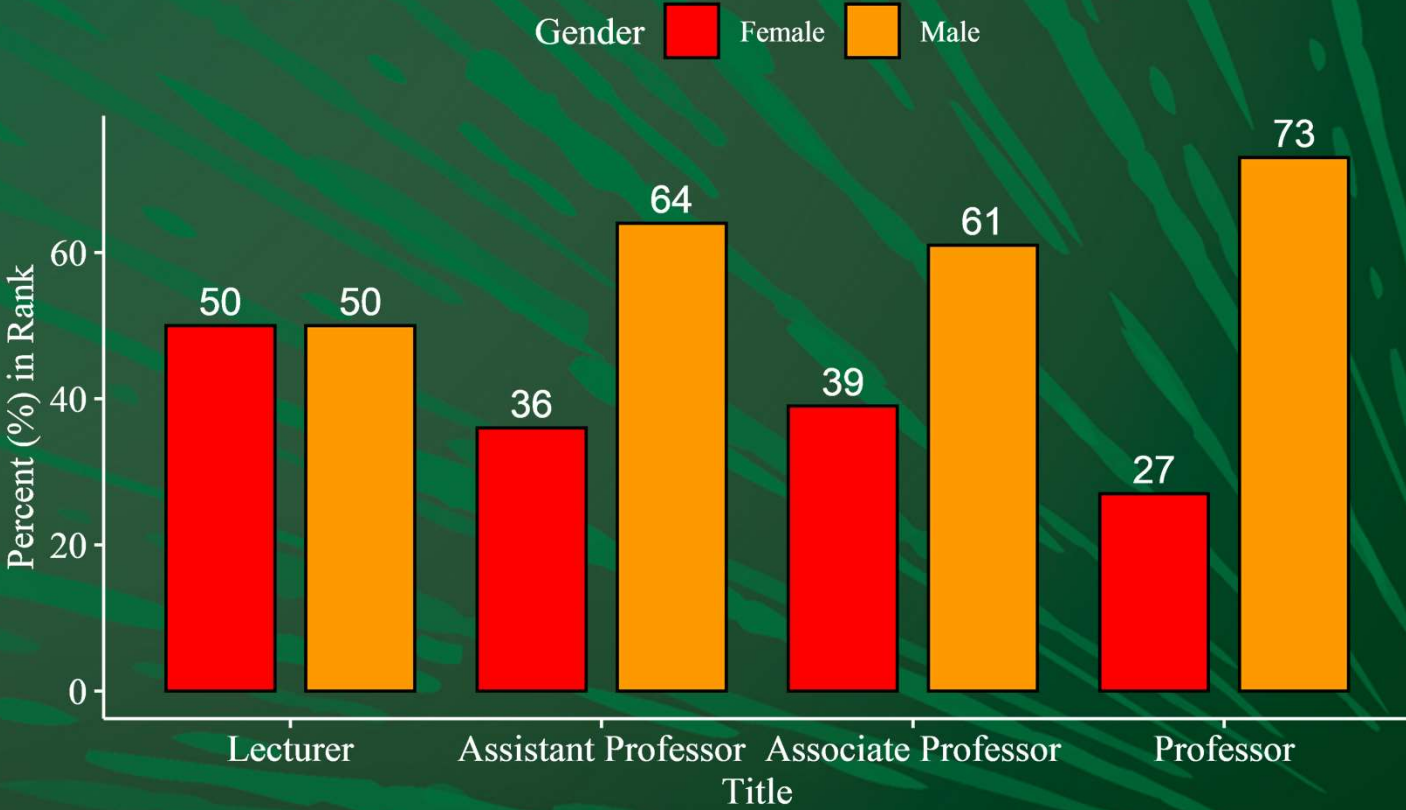

College of Computing and Informatics Overall Faculty Rank by Gender