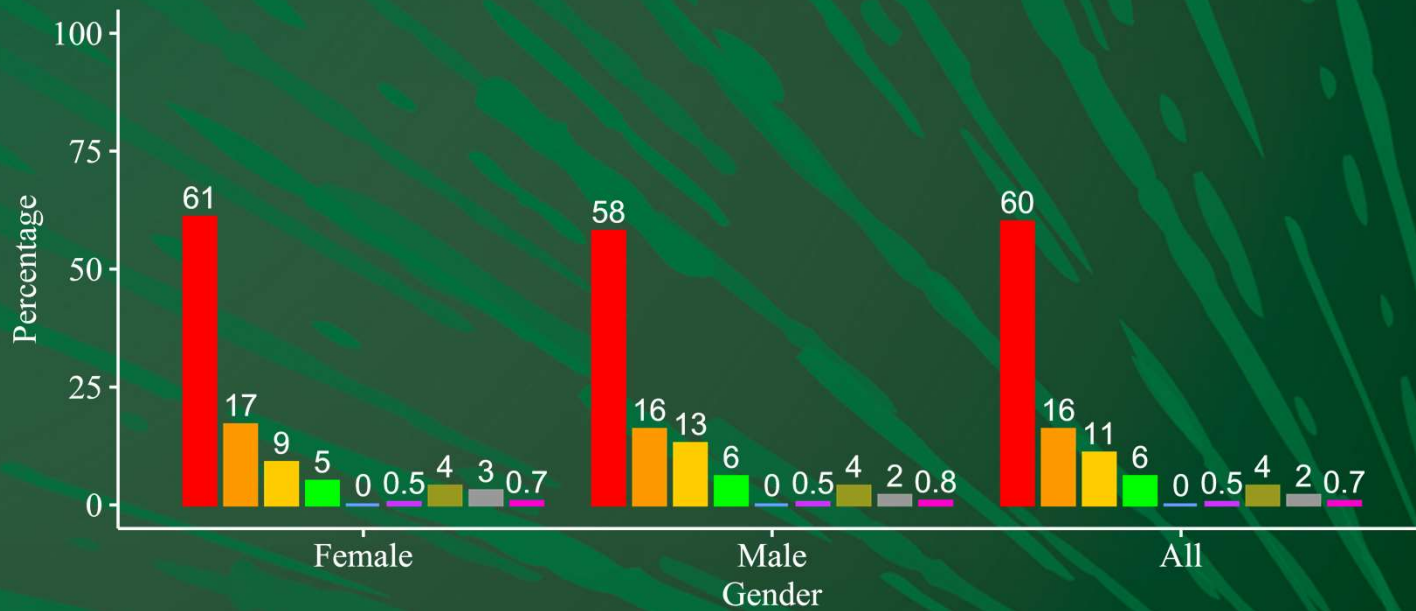

College of Arts + Architecture Overall Student Demographics by Race & Gender