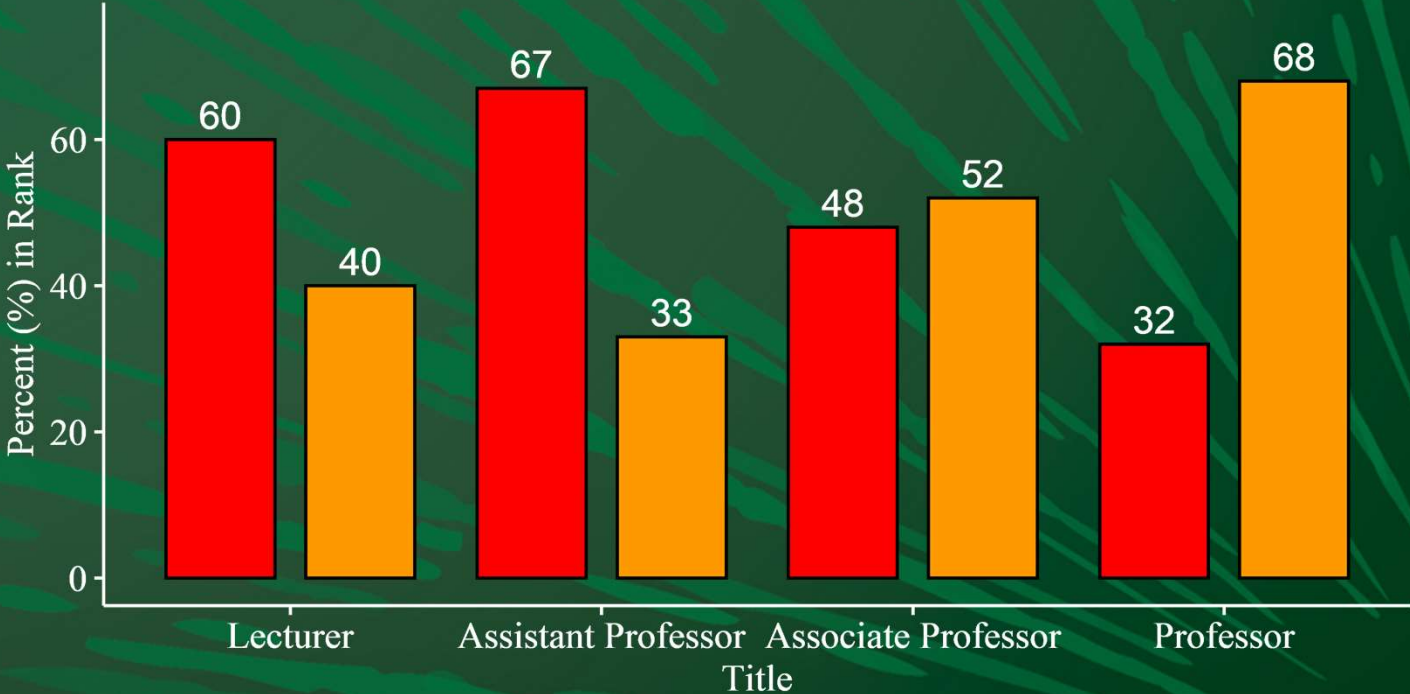

College of Arts + Architecture Overall Faculty Rank by Gender

Gender ■ Female ■ Male