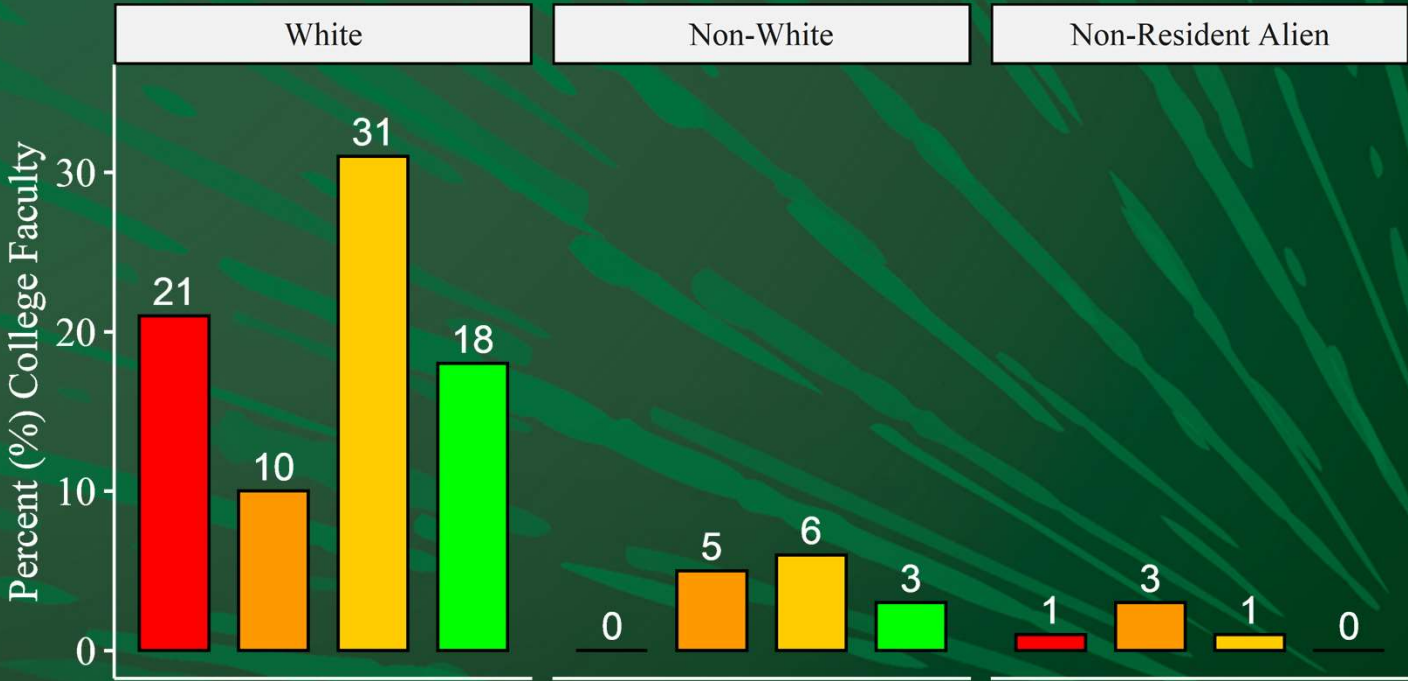

College of Arts + Architecture Overall Faculty Rank by Race

Title   ■ Lecturer   ■ Assistant Professor   ■ Associate Professor   ■ Professor