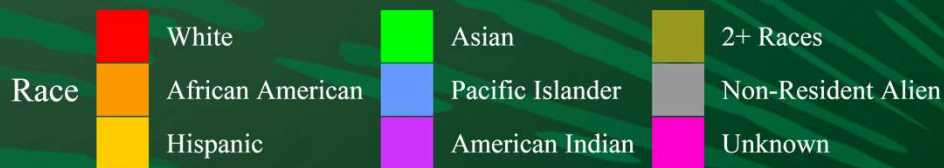

College of Arts + Architecture Overall Student Demographics by Race & Gender